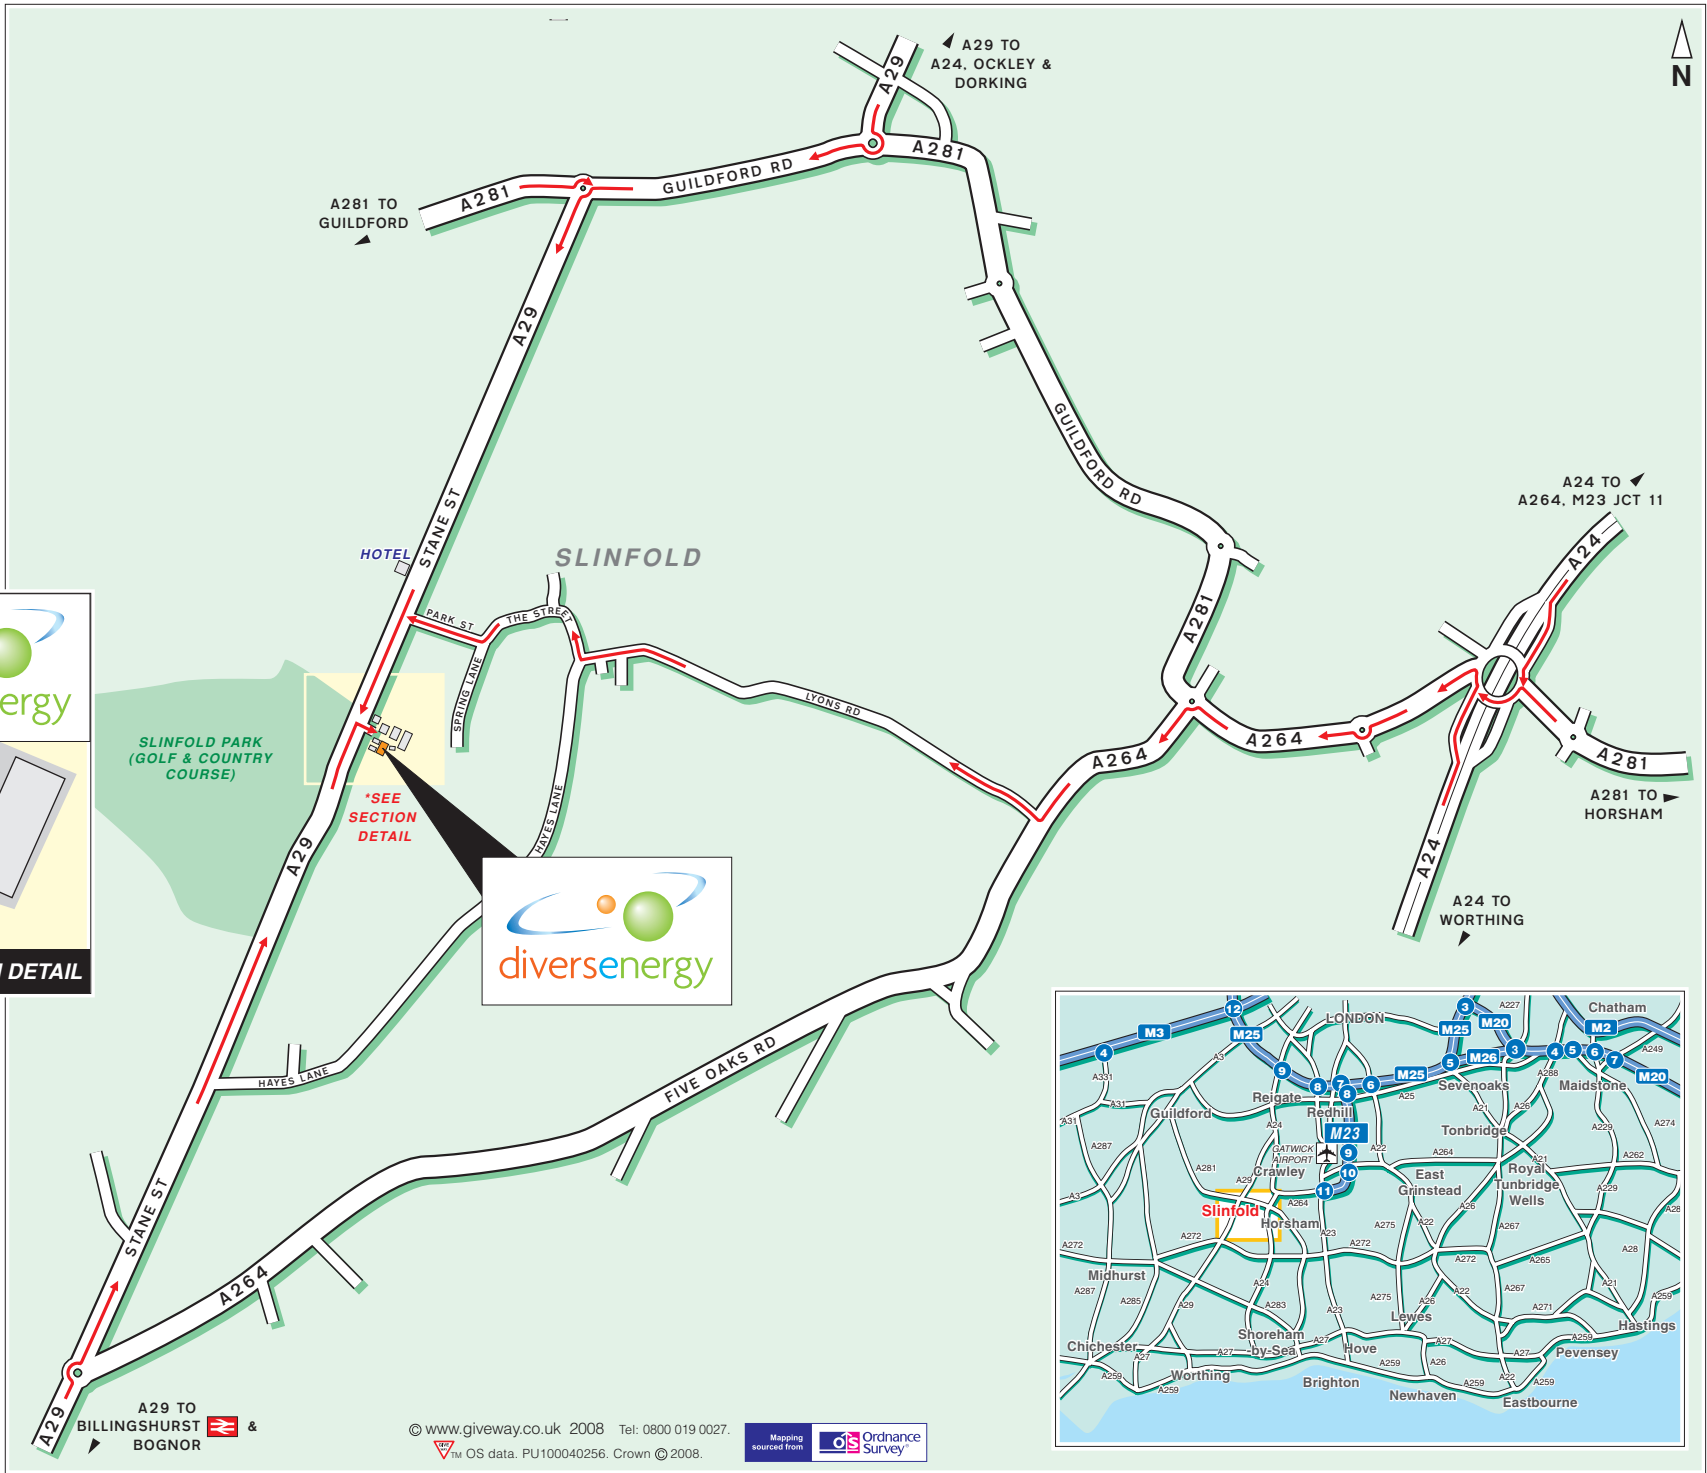

Diverse Energy Limited
 Spring Copse Business Park
 Slinfold
 West Sussex
 RH13 0SZ

Tel: +44 (0)1403 792010
 Fax: +44 (0)1403 792011
 www.diverse-energy.com

Public Transport

By Rail, Billingshurst Station
 Approximately a 5 minute taxi ride away.
 For information on train operators and times phone National Rail Enquiries on 0845 7484950.

By Air, London Gatwick Airport
 Approximately a 40 minutes drive away.
Heathrow Airport
 Approximately a 60 minute drive away.